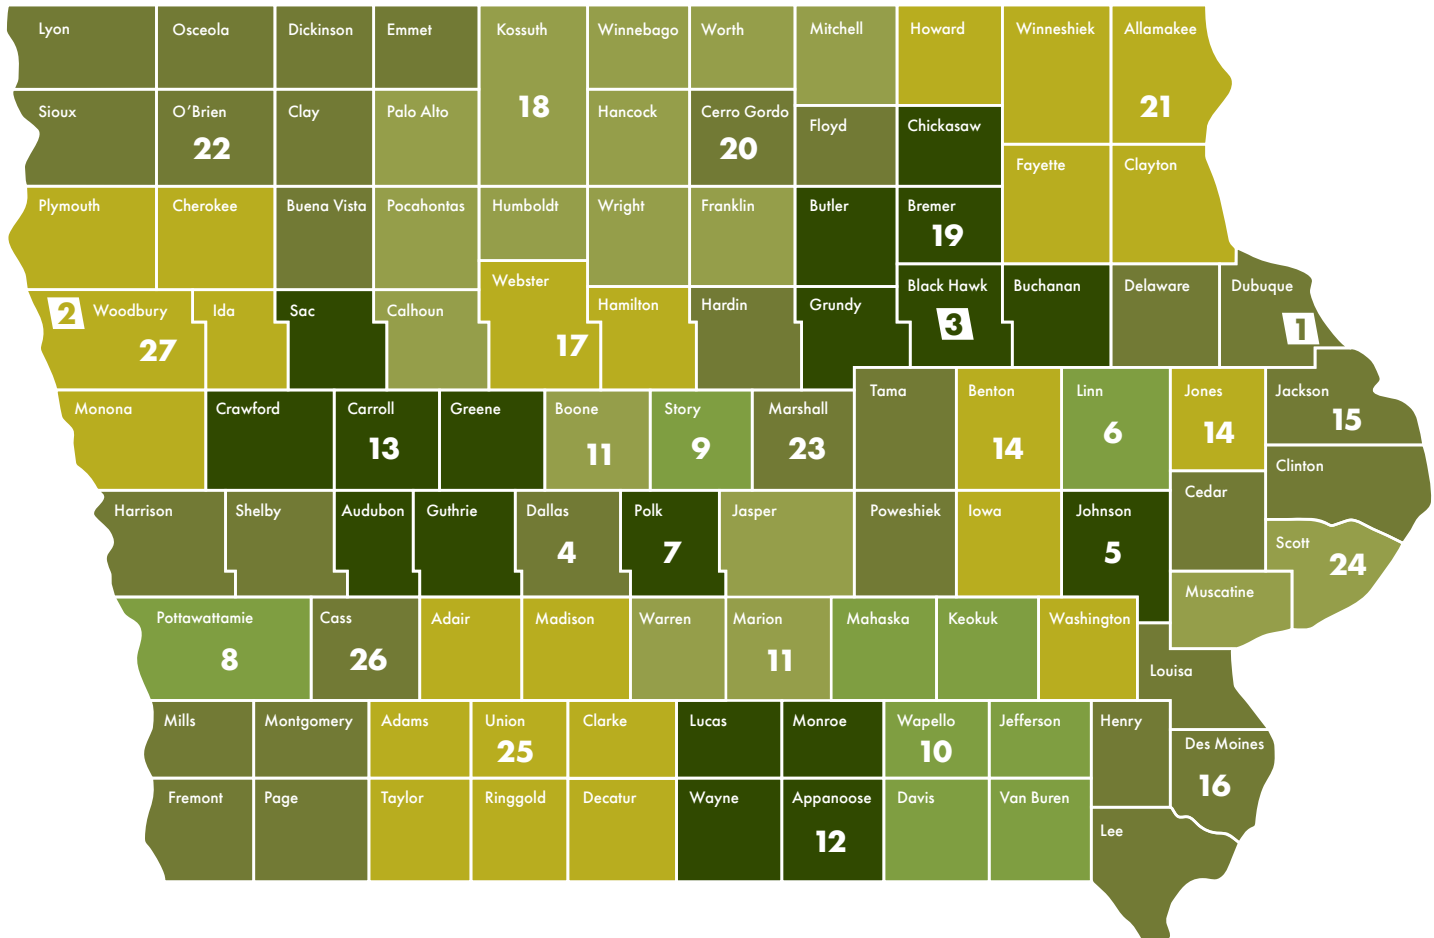

# LOCAL HOUSING TRUST FUND MAP

IOWA FINANCE AUTHORITY

## CITY

- 1** City of Dubuque Housing Trust Fund
- 2** Sioux City Local Housing Trust Fund
- 3** Waterloo Housing Trust Fund

## COUNTY

- 4** Dallas County Local Housing Trust Fund, Inc.
- 5** Housing Trust Fund of Johnson County
- 6** Housing Trust Fund for Linn County
- 7** Polk County Housing Trust Fund
- 8** Pottawattamie County Housing Trust Fund
- 9** Story County Housing Trust Fund

\*\*\* Excludes City of Sioux City